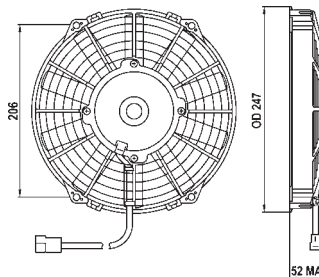

160588

Replacing Spal VA07-BP7/C31S.
24 V.
Fan O.D. 225 mm.
Air flow full speed 1060 m³/H.
Blowing fan.

Cross reference list page 117