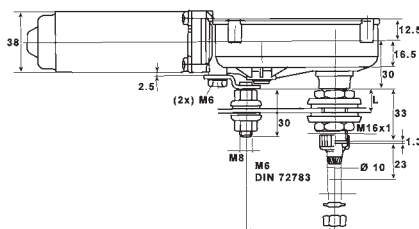

Wiper Motors - Universal

160659

Replacing Doga 116.5365.2B.10.E.
12 V. 85 °.
Distance between shafts 57 mm.
1 speed.
6 mm. cone shaft.
AUTO stop.