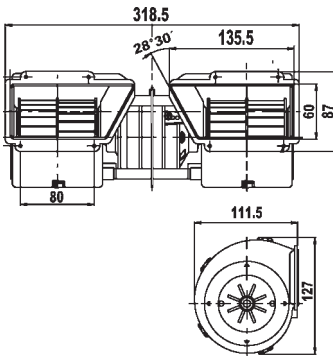

160510

Replacing Spal 005-A45-02.
Servicing Ford, New Holland Wheel Loader Tractors. NH75, 85, 675E, LB115.
12 V.
3 speed.
Air flow full speed 650 m³/H.
w/ 0 psi static pressure.