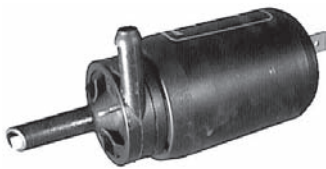

160378

12 V.
 Universal.
 As Cargo 160197, but different terminal arrangement.

160360

Servicing Cargo 160001, Rover Group, Honda.
 12 V.

160198

Replacing VDO 246.082/003/001.
Servicing Scania,
 24 V.
 Universal.
 Fits Cargo 160188 and 160273.