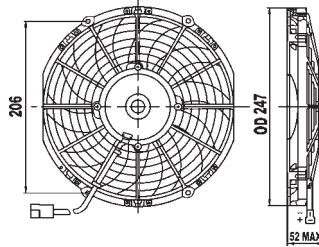

Axial Motor Fans

160537

Replacing Spal VA07-AP12/C58A.
12 V.
Fan O.D. 225 mm.
Air flow full speed 1200 m³/H.
Suction fan.

*(Can replace: VA07-AP7/c-31A,
VA07-AP8/c-58A, VA07-AP12/c-31A.)*