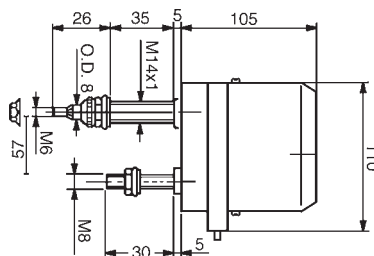

160291

Replacing Doga 113.5623.3B.10.
As Cargo 160290, but
24 V.