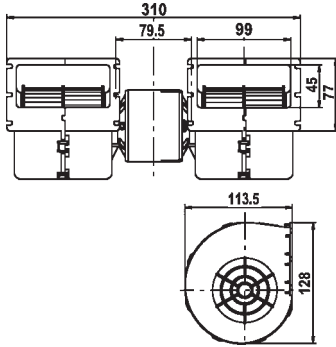

Miscellaneous Blowers

160483

Replacing Spal 008-A45-02.
Servicing Cargo 060216.
12 V.
3 speed.
Air flow full speed 750 m³/H.
w/ 0 psi static pressure.