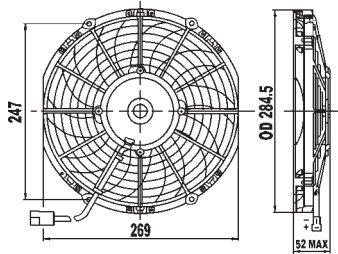

Axial Motor Fans

160539

Replacing Spal VA11-AP7/C57A.
12 V.
Fan O.D. 255 mm.
Air flow full speed 1350 m³/H.
Suction fan.

(Can replace: VA11-AP7/c-29A,
VA11-AP8/c-57A, VA11-AP8/c-29A.)