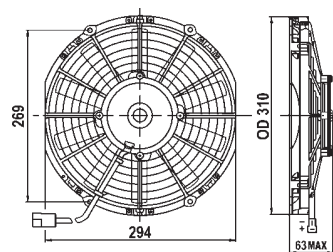

160600

Replacing Spal VA09-BP50/C27S.
24 V.
Fan O.D. 280 mm.
Air flow full speed 1600 m³/H.
Blowing fan.

(Can replace: VA09-BP12/c-54S,
VA09-BP12/c-27S, VA09-BP8/c-27S.)