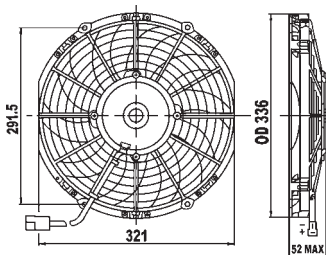

160536

Replacing Spal VA10-AP10/C-61S.
12 V.
Fan O.D. 305 mm.
Air flow full speed 1750 m³/H.
Blowing fan.
(Can replace: VA10-AP9/c-25S.)