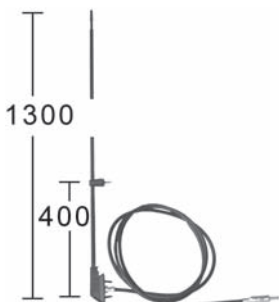

040185

900 mm. extended. 4 sections.
W/ lock. Black stainless steel.
18 mm. hole. 0 - 45° angle.
Base 28 mm. 150 Ohm. 1.2 mtr. cable.

Aerials

040186

900 mm. extended. 4 sections.
W/ lock. Stainless steel.
15 mm. hole. 0 - 21° angle.
150 Ohm. 1.4 mtr. cable.

040198

16 V. roof type.
430 mm.
14 mm. hole. 53° angle.
4.5 mtr. cable, amplified model.
Base 55 x 35 mm.

Aerial Extension Leads

040018

L. 60 cm.

040019

L. 90 cm.

040192

L. 200 cm.

040094

L. 350 cm.

040020

L. 400 cm.

040180

Universal.
1000 mm. extended. 3 sections.
Stainless steel.
Pillar mounting. 12 mm. hole.
150 Ohm. 1.5 mtr. cable.

040191

Universal.
1300 mm. extended. 3 sections.
Black stainless steel.
Pillar mounting. 12 mm. hole.
150 Ohm. 1.5 mtr. cable.

Aerials

Aerial Plugs & Sockets

040095 Std pkg 10
Female.

040096 Std pkg 10
Male.

040199
Aerial plug, new standard (ISO).