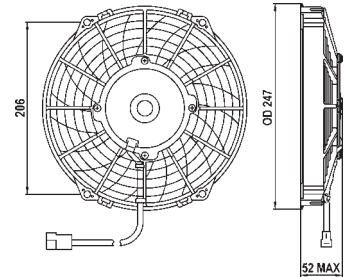

160597

Replacing Spal VA07-BP12/C58S.
24 V.
Fan O.D. 225 mm.
Air flow full speed 1220 m³/H.
Blowing fan.