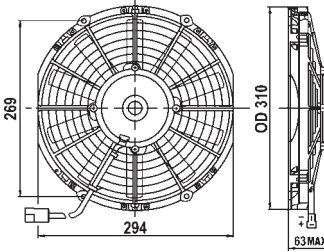

160601

Replacing Spal VA09-AP12/C27S.
12 V.
Fan O.D. 280 mm.
Air flow full speed 1630 m³/H.
Blowing fan.

(Can replace: VA09-AP12/c-54S,
VA09-AP8/-27S.)