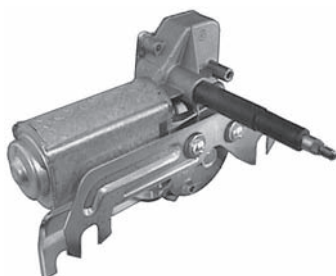

160406

Replacing Magneti Marelli 643 405 37,
TGE 405A, AK.
Servicing Fiat Uno -89.
Rear.
12 V.