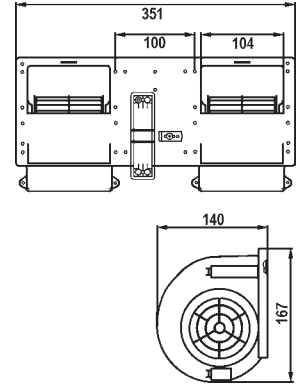

160647

Replacing Spal 006-A46-22, Ford 9968969.
Servicing Ford / New Holland 555, 576, 655, 675, NH 95, LB 115.
12 V.
3 speed.
Air flow full speed 800 m³/H.
w/ 0 psi static pressure.