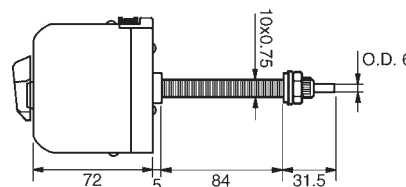

160396

As Cargo 160395, but
24 V.

160671

Replacing 9948873, Tge-422.
Servicing Citroën. Fiat, Peugeot.
12 V.
Front.

160704

Replacing Doga 119.9046.3B 00.
Servicing Scania 94-164, 95-04.
24 V.
AUTO stop.

Wiper Motors - Universal