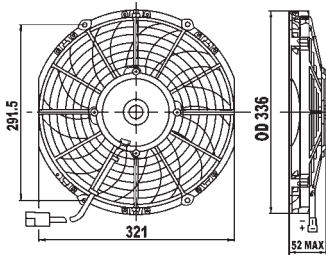

Axial Motor Fans

160538

Replacing Spal VA10-AP10/C61A.
12 V.
Fan O.D. 305 mm.
Air flow full speed 1750 m³/H.
Suction fan.
(Can replace: VA10-AP9/c-25A.)