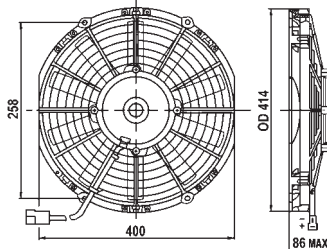

160595

Replacing Spal VA18-BP70/LL-41MS,
VA18-BP70-41MS.
24 V.
Fan O.D. 385 mm.
Air flow full speed 4000 m³/H.
Blowing fan.
(Can replace: VA18-BP13-42S,
VA18-BP1-41S, VA18-BP51/c-41S, VA18-
BP10/c-41S.)