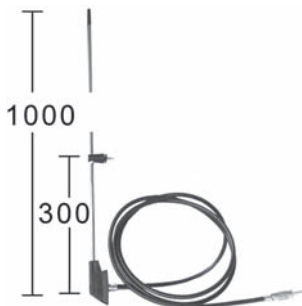

040185

900 mm. extended. 4 sections.
W/ lock. Black stainless steel.
18 mm. hole. 0 - 45° angle.
Base 28 mm. 150 Ohm. 1.2 mtr. cable.

Aerials

040186

900 mm. extended. 4 sections.
W/ lock. Stainless steel.
15 mm. hole. 0 - 21° angle.
150 Ohm. 1.4 mtr. cable.

040198

16 V. roof type.
430 mm.
14 mm. hole. 53° angle.
4.5 mtr. cable, amplified model.
Base 55 x 35 mm.

Aerial Extension Leads

040018

L. 60 cm.

040019

L. 90 cm.

040192

L. 200 cm.

040094

L. 350 cm.

040020

L. 400 cm.

040180

Universal.
1000 mm. extended. 3 sections.
Stainless steel.
Pillar mounting. 12 mm. hole.
150 Ohm. 1.5 mtr. cable.

040191

Universal.
1300 mm. extended. 3 sections.
Black stainless steel.
Pillar mounting. 12 mm. hole.
150 Ohm. 1.5 mtr. cable.

Aerials

Aerial Plugs & Sockets

040095 Std pkg 10
Female.

040096 Std pkg 10
Male.

040199
Aerial plug, new standard (ISO).