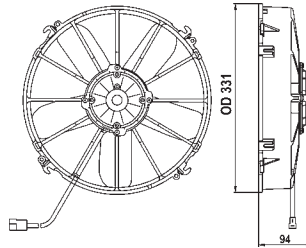

160584

Replacing Spal VA01-BP70/LL-36A,
VA01-BP1-36A.
24 V.
Fan O.D. 305 mm.
Air flow full speed 2900 m³/H.
Suction fan.
(Can replace: VA01-BP/-43A,
VA10-BP/-61A, VA10-BP50/c-25A,
VA10-BP10/c-61A, VA10-BP9/c-25A.)