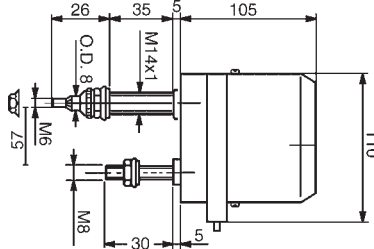

160290

Replacing Doga 113.5623.2B.10.
12 V. 95°.
W/ reciprocating shaft.
Distance between shafts 57 mm.
Automatic stop left side.
W/o switch.