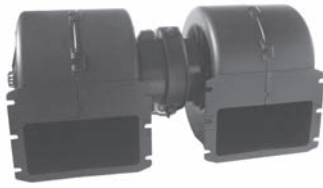

Miscellaneous Blowers

N