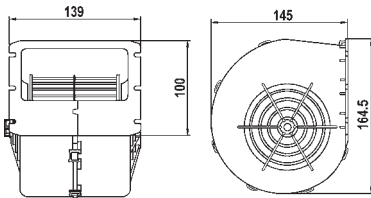

Miscellaneous Blowers

160592

Replacing Spal 009-A22-26D.
12 V.
3 speed.
Air flow full speed 530 m³/H.
w/ 0 psi static pressure.