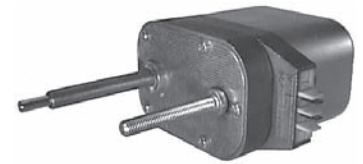

160291

Replacing Doga 113.5623.3B.10.
As Cargo 160290, but
24 V.

160292

Replacing Doga 113.2550.2B.00.
12 V. 110°.
W/ reciprocating shaft.
Distance between shafts 57 mm.
No autostop.
W/ switch.

160293

Replacing Doga 113.2550.3B.00
As Cargo 160292, but
24 V.