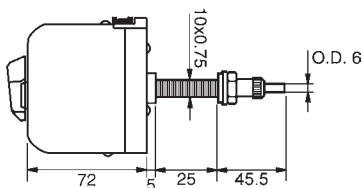

160558

Replacing Doga 112.1340.2B.04.
Rear.
12 V. 85°.
Black motor.