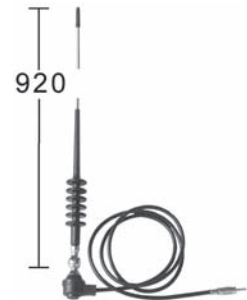

Aerials

040077

400 mm.
Black plastic-rubber. Removable mast.
8 mm. hole. 0 - 180° angle.
150 Ohm. 1.2 mtr. cable.

040182

880 mm.
Black fibre glass. Removable mast.
18 mm. hole. 0 - 45° angle.
75 Ohm. 1.6 mtr. cable.

040178

920 mm. extended. 2 sections.
Stainless steel.
Black base, w/ dummy spring.
8 mm. hole. 180° angle.
150 Ohm. 1.2 mtr. cable.

040179

870 mm.
Black fibre glass. Removable mast.
13 mm. hole. 0 - 45° angle.
130 Ohm. 1.6 mtr. cable.