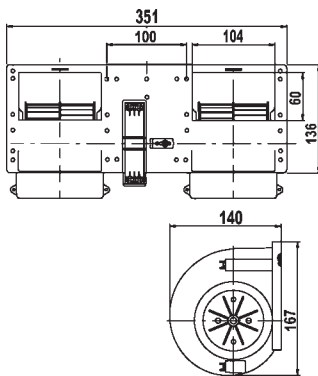

160512

Replacing Spal 006-B50-22.
24 V.
3 speed.
Air flow full speed 1160 m³/H.
w/ 0 psi static pressure.