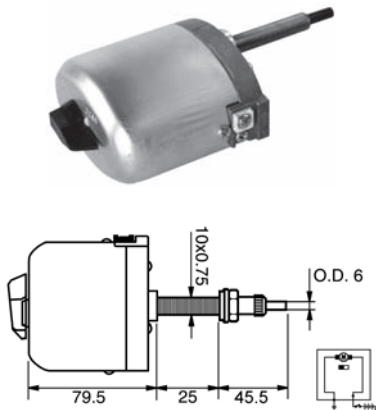

Wiper Motors - Universal

160506

Replacing Doga 112.1540.2B.00.
12 V. 110°.