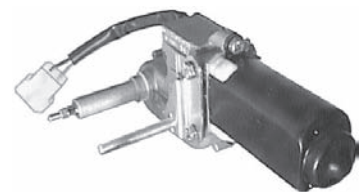

160291

Replacing Doga 113.5623.3B.10.
As Cargo 160290, but
24 V.

160292

Replacing Doga 113.2550.2B.00.
12 V. 110°.
W/ reciprocating shaft.
Distance between shafts 57 mm.
No autostop.
W/ switch.

160293

Replacing Doga 113.2550.3B.00
As Cargo 160292, but
24 V.