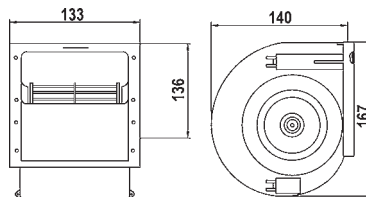

Attention

This model must be used w/ a static pressure higher than 0.1 psi.

160639

Replacing Spal 006-A22-26D.
12 V.
3 speed.
Air flow full speed 490 m³/H.
w/ 0 psi static pressure.