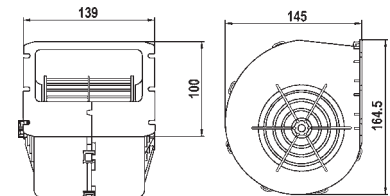

160596

Replacing Spal 006-B29-26D.
24 V.
3 speed.
Air flow full speed 530 m³/H.
w/ 0 psi static pressure.