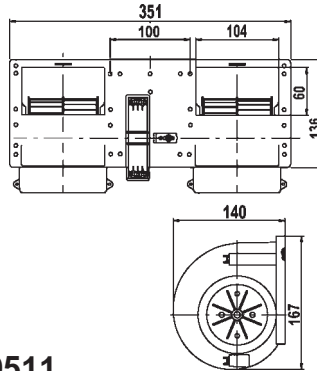

160511

Replacing Spal 006-A54-22, Valeo W962011T.
Servicing Deutz tractors.
New Holland tractors TM, TS, TD, 40, 60 series.
12 V.
1 speed.
Air flow full speed 831 m³/H.
w/ 0 psi static pressure.