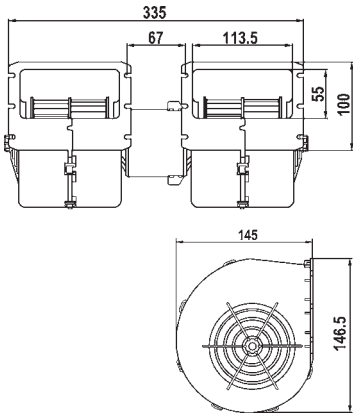

160594

Replacing Spal 009-B40-22.
24 V.
3 speed.
Air flow full speed 1050 m³/H.
w/ 0 psi static pressure.