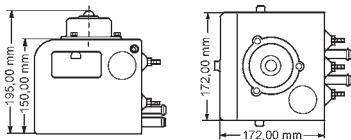

Cabin Heaters

Complete including mounting kit w/ tube connection and switch.

060210

Replacing Heat-On 1531-5012.
12 V. 6.0 kW.
Air flow 360 m³/h.
Water connection O.D. 16 mm.

060211

Replacing Heat-On 1531-5024.
24 V. 6.0 kW.
Air flow 360 m³/h.
Water connection O.D. 16 mm.