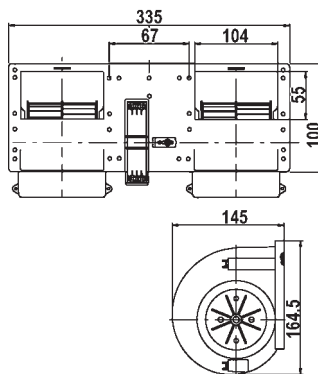

160557

Replacing Spal 006-B40-22.
24 V.
3 speed.
Air flow full speed 750 m³/H.
w/ 0 psi static pressure.