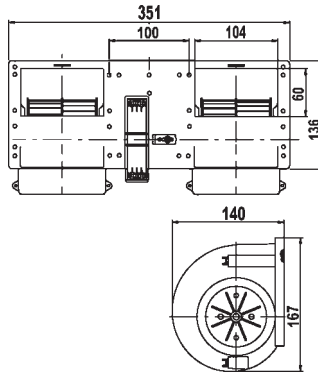

160556

Replacing Spal 006-B46-22.
24 V.
3 speed.
Air flow full speed 850 m³/H.
w/ 0 psi static pressure.