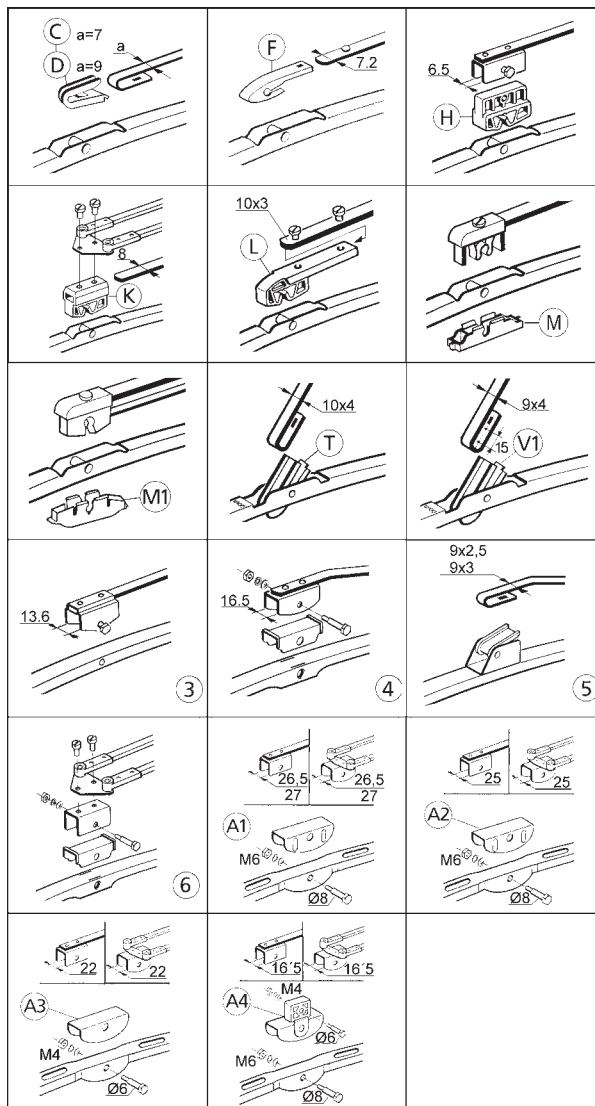

Adaptor List For Trucks

DOGA

P

Ref.	mm	mm	7.2x2.5		7x2.2		12x4		8x2.5		6.5		13.6		16.5		22		25		26.5		DOGA		10x3	
			F	C	D	S	T	V1	K	H	3	4	A4	A3	A2	A1	K	L	M	M1						
160321	400	1	F	C	D				K	H														K		
160322	450	1			D					H														K	L	
160323	500	1		C	D																			K	M	
160324	500	1												3												
160325	600	1																								
160371	600	1				5							3													
160326	600	1												4										6		
160369	600	1						T V1																		M1
160327	650	1												4										6		
160370	650	1						T V1																		
160328	700	1												4										6		
160411	700	1						T V1																		
160329	800	1													A4		A2	A1								
160330	1000	1														A3	A2	A1								

All blades of the "P" range are supplied in black finish.

Applications list page 77