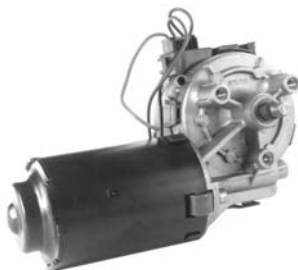

160396

As Cargo 160395, but
24 V.

160671

Replacing 9948873, Tge-422.
Servicing Citroën. Fiat, Peugeot.
12 V.
Front.