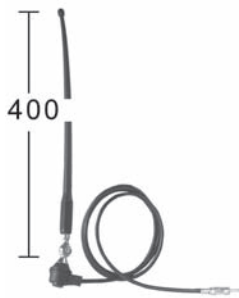

Aerials

040077

400 mm.
Black plastic-rubber. Removable mast.
8 mm. hole. 0 - 180° angle.
150 Ohm. 1.2 mtr. cable.