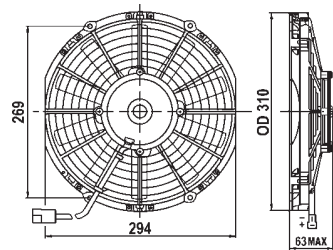

160599

Replacing Spal VA09-BP12/c-54A.
24 V.
Fan O.D. 280 mm.
Air flow full speed 1600 m³/H.
Suction fan.

(Can replace: VA09-BP12/c-54A,
VA09-BP12/c-27A, VA09-BP8/c-27A.)