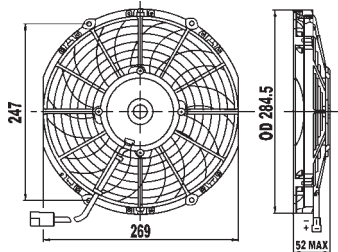

160587

Replacing Spal VA11-BP12/C-57A..
24 V.
Fan O.D. 255 mm.
Air flow full speed 1450 m³/H.
Suction fan.

(Can replace: VA11-BP7/c-29A,
VA11-BP12/c-29A.)