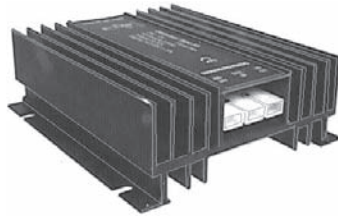

Voltage Converter

160247

24 -> 12 V.
Type: Linear non-insulated
Input voltage: ..... **24 V. (20-32 V.)**
Output voltage: ..... **13.8 V.**
Load
continuous: ..... **8.0 Amp.**
intermittent (10 min.) ..... **10.0 Amp.**
Off load current: ..... **14 mAmp.**
Wattage: ..... **110 Watt.**
Dimension: ..... **160 x 123 x 45 mm.**
Protection against: **over current, over heat, over voltage, transients and reverse connection.**

CE-approved.
The converter is intended for use with heavy duty communication equipment or other similar equipment.
Fitting instruction included.