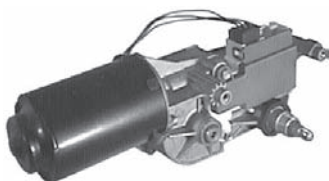

160376

Replacing Magneti Marelli 7618893,
064342601010, TGE 426A.
Servicing Fiat Uno.
12 V.