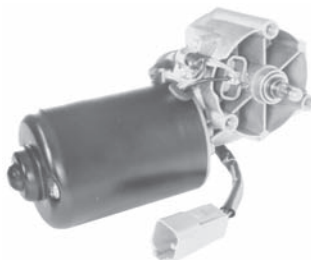

160396

As Cargo 160395, but
24 V.

160671

Replacing 9948873, Tge-422.
Servicing Citroën. Fiat, Peugeot.
12 V.
Front.

160704

Replacing Doga 119.9046.3B 00.
Servicing Scania 94-164, 95-04.
24 V.
AUTO stop.

Wiper Motors - Universal