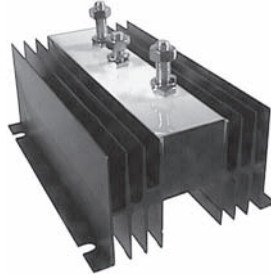

Contents:

- 1.8 mtr. multi core cable.
- 7 x 1.5 mm².
- 1 x 2.5 mm². white (Ground).
- Mounting instructions.

Battery Isolators

160342

To separate multi battery systems, when more than 1 battery is used. (eg. in caravans, electric/hydraulic equipment in trucks, industrial vehicles, boats etc.)
 6-36 V.
 Max. 70 Amp.
 Dim.: 85 x 115 x 95 mm.