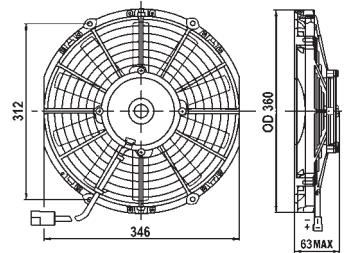

160619

Replacing Spal VA34-BP70/LL-36S.
24 V.
Fan O.D. 331 mm.
Air flow full speed 2130 m³/H.
Blowing fan.