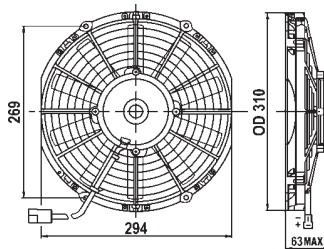

160598

Replacing Spal VA09-AP12/C27A.
12 V.
Fan O.D. 280 mm.
Air flow full speed 1630 m³/H.
Suction fan.

(Can replace: VA09-AP12/c-54A,
VA09-AP8/c-27A.)