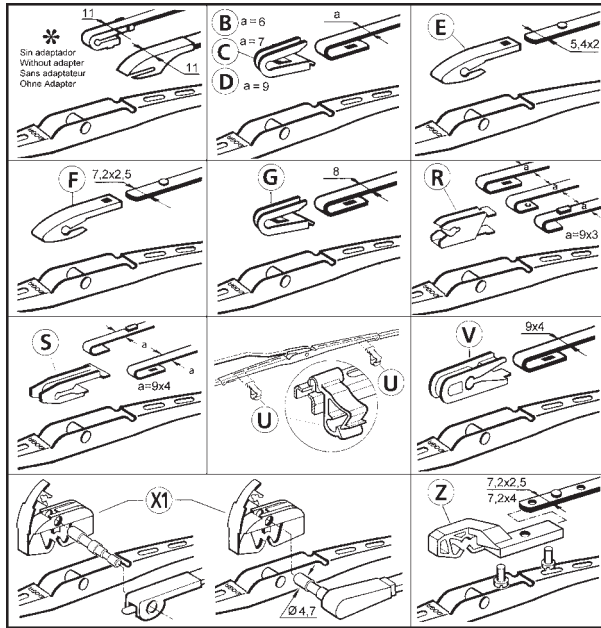

Adaptor List for Passenger Cars

DOGA

D + S + FU

Ref.	Length	Qty	Adaptor Part										
			11	5,4	7,2	6	7	8	9	9x4	Ø4,7	7,2	
			*	E	F	B	C	G	D	V	U	X1	Z
D 38	380 mm. (15")	2			F		C	G	D			X1	Z
D 40	400 mm. (16")	2	*		F		C	G	D			X1	Z
D 45	450 mm. (18")	2	*		F			G	D			X1	Z
(a) D 47	478 mm. (19")	1							D				
D 53	530 mm. (21")	1							D	V			
D 55	558 mm. (22")	1	*					G	D	S/V			
D 60	600 mm. (24")	1							D	S/V			
S 2	500 mm. Spoiler 480 mm.	2							D	V			
S 3	558 mm. Spoiler 500 mm.	2							D	S/V	U		
S 5	558 mm. 400 mm.	2							D				
S 6	600 mm. 480 mm.	2							D	S/V			
S 8	480 mm.	1	*					G	R	S/V	X1		
S 9	530 mm. Spoiler 480 mm.	2							D	S/V			
FU 45	450 mm. Spoiler 450 mm.	2	*					G	D				
FU 48	480 mm. Spoiler 480 mm.	2	*					G	D	V			
FU 50	500 mm. Spoiler 500 mm.	2	*					G	D	S/V			
FU 53	530 mm. Spoiler 530 mm.	2							D	V			
FU 55	558 mm. Spoiler 558 mm.	2	*						D	S/V	U		

(a) Assymetrical

Applications list page 77