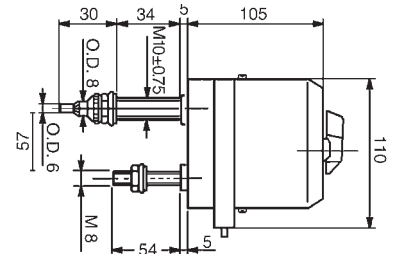

160292

Replacing Doga 113.2550.2B.00.
12 V. 110°.
W/ reciprocating shaft.
Distance between shafts 57 mm.
No autostop.
W/ switch.