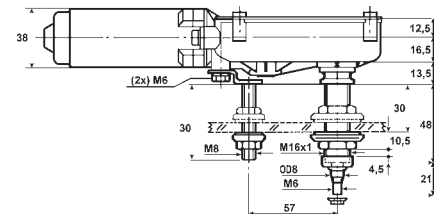

160293

Replacing Doga 113.2550.3B.00
As Cargo 160292, but
24 V.

160258

Replacing Doga 116.5565.2B.D0.E.
12 V. 95°.
W/ reciprocating shaft.
Distance between shafts 57 mm.
Automatic stop.
W/o switch.

160408

Replacing Doga 116.5565.3B.D0.E.
As Cargo 160258, but
24V.

Cross reference list page 117