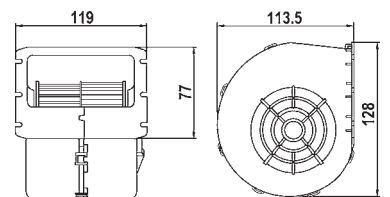

160593

Replacing Spal 008-A37/C-24D.
12 V.
3 speed.
Air flow full speed 260 m³/H.
w/ 0 psi static pressure.