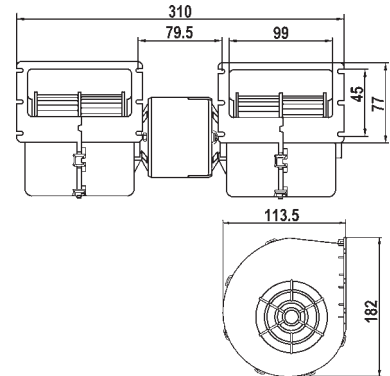

160649

Replacing Spal 008-B45-22.
Servicing Cargo 060220.
24 V.
3 speed.
Air flow full speed 750 m³/H.
w/ 0 psi static pressure.